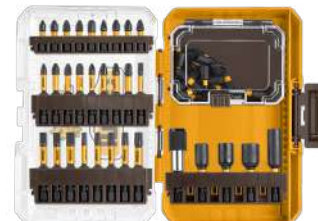

51 Pcs impact screwdriver bits set